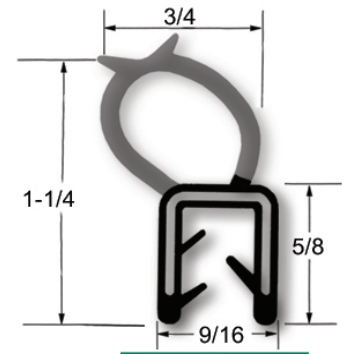

NEW

AGRICULTURE RUBBER SEALS

CIH 0000 001

JDT 0104 012

JDT 0104 011

JDT 0804 013

CIH 0404 007

CIH 0403 005

- Reverse Engineered From The Original For Direct Replacement

- Sold in Single Applications

- ISO 9001:2008 Certified

- Standard 3-5 Day Delivery Throughout Continental US

Sales Contact:
Todd Adamson

Phone:
(402) 440-3358