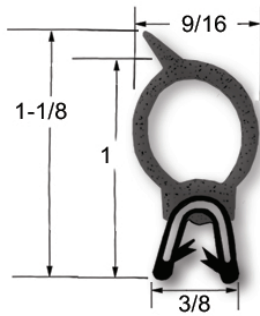

NEW

AGRICULTURE RUBBER SEALS

CIH 0000 001

JDT 0104 012

JDT 0104 011

JDT 0804 013

CIH 0404 007

CIH 0403 005

- Reverse Engineered From The Original For Direct Replacement

- Sold in Single Applications

- ISO 9001:2008 Certified

- Standard 3-5 Day Delivery Throughout Continental US

Sales Contact:
Todd Adamson

Phone:
(402) 440-3358