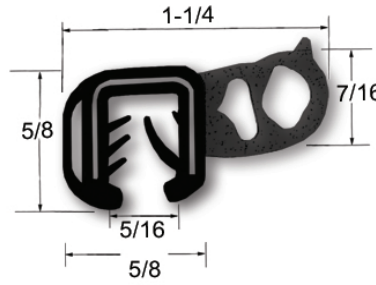

NEW

AGRICULTURE RUBBER SEALS

CIH 0000 001

JDT 0104 012

JDT 0104 011

JDT 0804 013

CIH 0404 007

CIH 0403 005

- Reverse Engineered From The Original For Direct Replacement

- Sold in Single Applications

- ISO 9001:2008 Certified

- Standard 3-5 Day Delivery Throughout Continental US

Sales Contact:
Todd Adamson

Phone:
(402) 440-3358